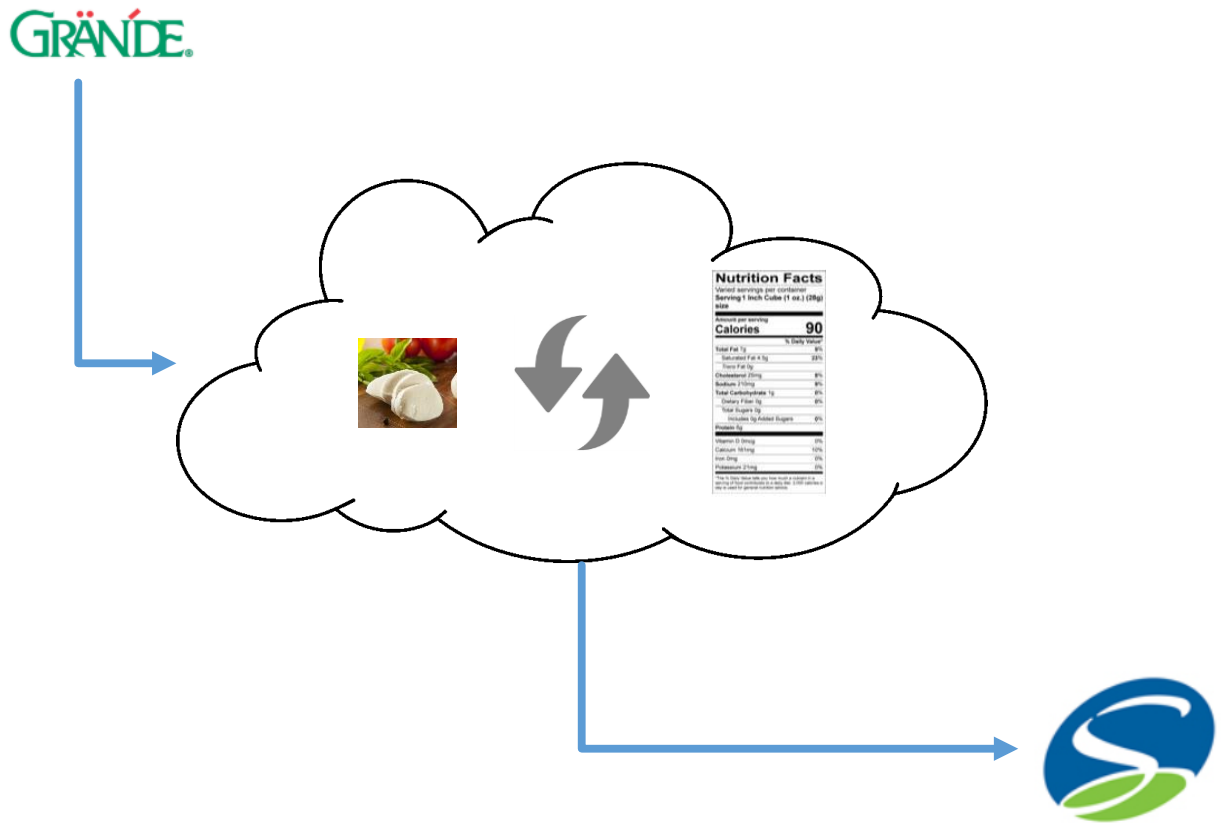

Item Updates/Changes

The GDSN makes it easy to keep the most up to date records. When a supplier processes an update/change to any attribute for a given item, our synchronized records will then get updated with the change. This guarantees that our data always matches the supplier's data. For example, if a supplier decides to include marketing information for their items, our synchronized record will process the update, and update our GDSN generated spec sheets with the change or new product details.

Thank you **GRÁNDE** for publishing to us via the GDSN!

3325 W. Figarden Drive, Fresno, CA 93711 • 559.271.3700 phone • 559.271.3701 fax • saladinos.com

Connecting Family, Friends & Food