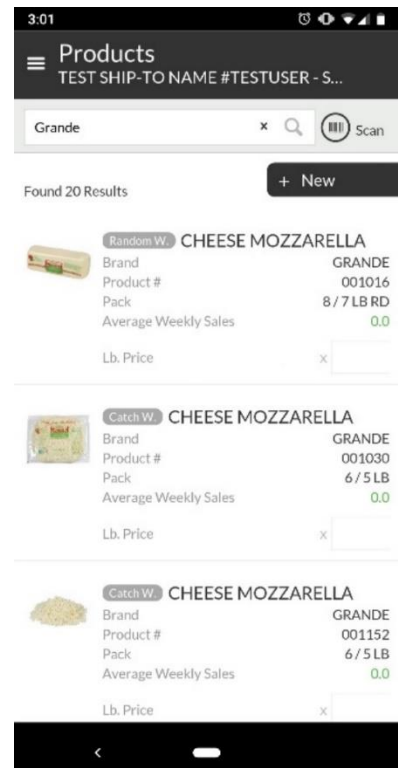

See how Grande stands out with a generic search for “cheese” in our online portal.

The screenshot shows the 'Item Master Search - All Items' interface. At the top, the Saladino's logo and 'FOODSERVICE' are visible. The search bar contains 'cheese' and shows 'Contains All' options. Below the search bar, there are navigation options: Order Form, Switch View, Cancel, Order Only, Add Page, and Advanced. The customer information is 'TEST SHIP-TO NAME - TESTUSER' and 'Order #: 1337653'. The results show 234 items, with the first 10 items displayed in a grid. The items are:

- 001146 CHEESE PARMAGED WHEEL 50025 (STELLA)
- 001150 CHEESE SHRED BLEND 80-10-10 NLB 981322 (ZIA MARIA)
- 001152 CHEESE MOZZARELLA DICED BLEND 716 (GRANDE)
- 001155 CHEESE MOZZARELLA LOW MOISTURE P/S 104 (GRANDE)
- 001158 CHEESE MOZZARELLA SHRED W/M 703 (GRANDE)
- 001159 CHEESE FRESH CURD PILLOW PACK 171
- 001162 CHEESE MOZZ DICED 50/50 BLEND SKIM PROV
- 001224 CHEESE CHEDDAR MILD 01022
- 001226 CHEESE CHEDDAR SHARP SLICED 3/4OZ 01101
- 001230 CHEESE CHEDDAR MILD BLOCK 01030

The items 001152, 001155, and 001158 are highlighted with a green border and a green checkmark icon in the top right corner, indicating they are the 'Grande' brand. Other items have a 'no camera' icon in the top left corner.

Saladino's Mobile Ordering Application

Searching “Grande” Brand: