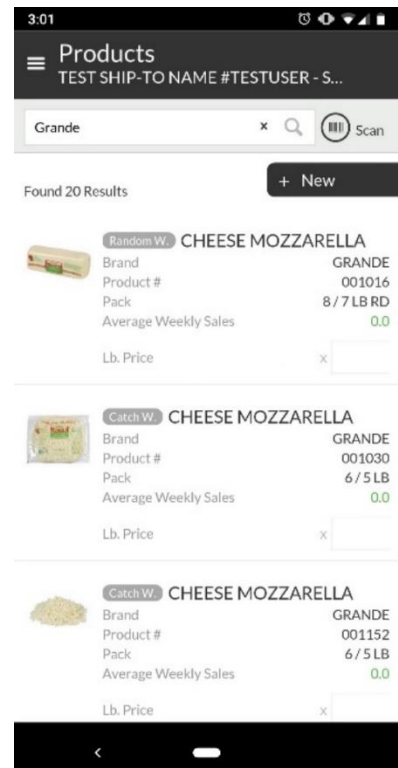

## Saladino's Online Ordering Site

Searching "Grande" Brand:

The screenshot shows the Saladino's Item Master Search interface for the 'Grande' brand. The search results are displayed in a grid of 10 items, arranged in two rows of five. Each item card includes an image, item ID, name, pack size, and price. A 'GRANDE' label is visible below each item name, and a quantity selector is at the bottom of each card.

See how Grande stands out with a generic search for “cheese” in our online portal.

Saladino's FOODSERVICE Item Master Search - All Items

Customer: TEST SHIP-TO NAME - TESTUSER  
Order #: 1337653

Search: cheese

Items 1 - 234 of 234

Item ID	Item Name	Brand	Status
001146	CHEESE PARMAGED WHEEL 50025	STELLA	Available
001150	CHEESE SHRED BLEND 80-10-10 NLB 981322	ZIA MARIA	Available
001152	CHEESE MOZZARELLA DICED BLEND 716	GRANDE	Available
001155	CHEESE MOZZARELLA LOW MOISTURE P/S 104	GRANDE	Available
001158	CHEESE MOZZARELLA SHRED W/M 703	GRANDE	Available
001159	CHEESE FRESH CURD PILLOW PACK 171	GRANDE	Available
001162	CHEESE MOZZ DICED 50/50 BLEND SKIM PROV	GRANDE	Available
001224	CHEESE CHEDDAR MILD 01022	GRANDE	Available
001226	CHEESE CHEDDAR SHARP SLICED 3/4OZ 01101	GRANDE	Available
001230	CHEESE CHEDDAR MILD BLOCK 01030	GRANDE	Available

### Saladino's Mobile Ordering Application

Searching “Grande” Brand: