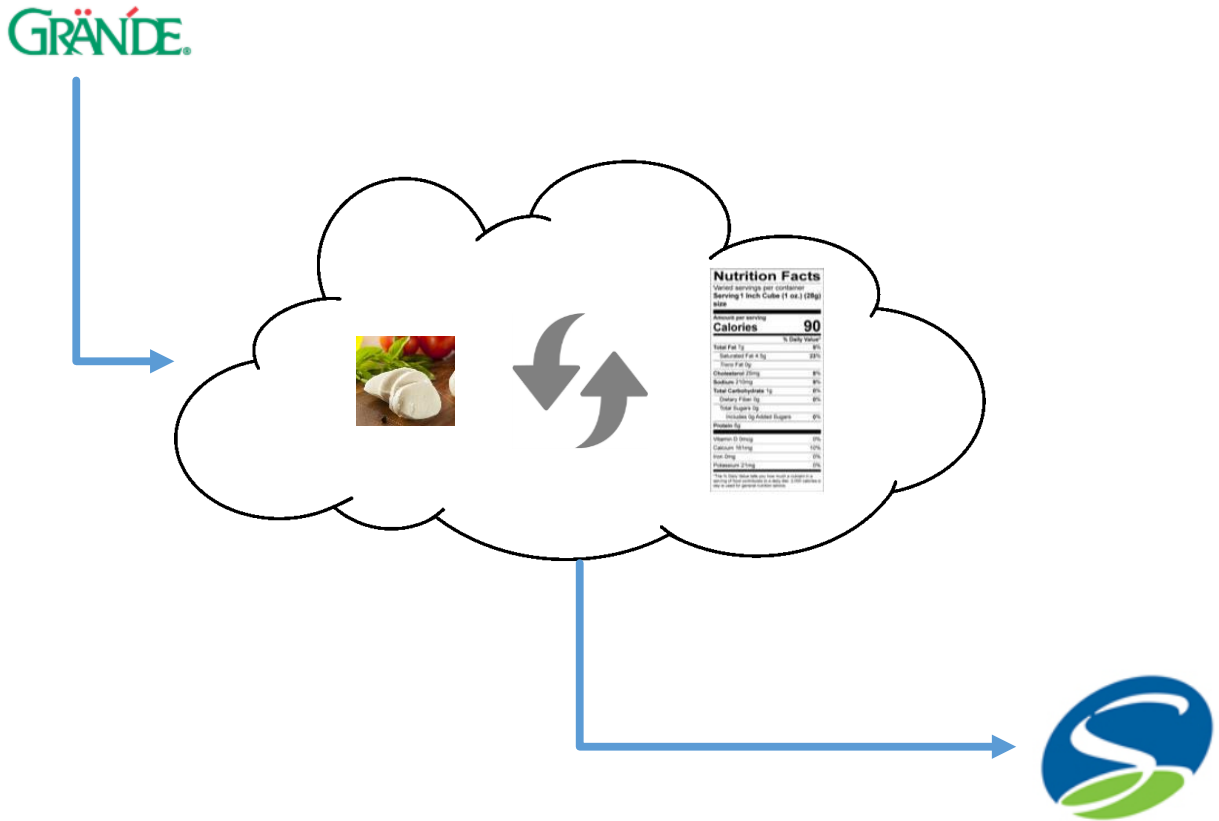

Item Updates/Changes

The GDSN makes it easy to keep the most up to date records. When a supplier processes an update/change to any attribute for a given item, our synchronized records will then get updated with the change. This guarantees that our data always matches the supplier's data. For example, if a supplier decides to include marketing information for their items, our synchronized record will process the update, and update our GDSN generated spec sheets with the change or new product details.

Thank you **GRÁNDE** for publishing to us via the GDSN!

3325 W. Figarden Drive, Fresno, CA 93711 • 559.271.3700 phone • 559.271.3701 fax • saladinos.com

Connecting Family, Friends & Food